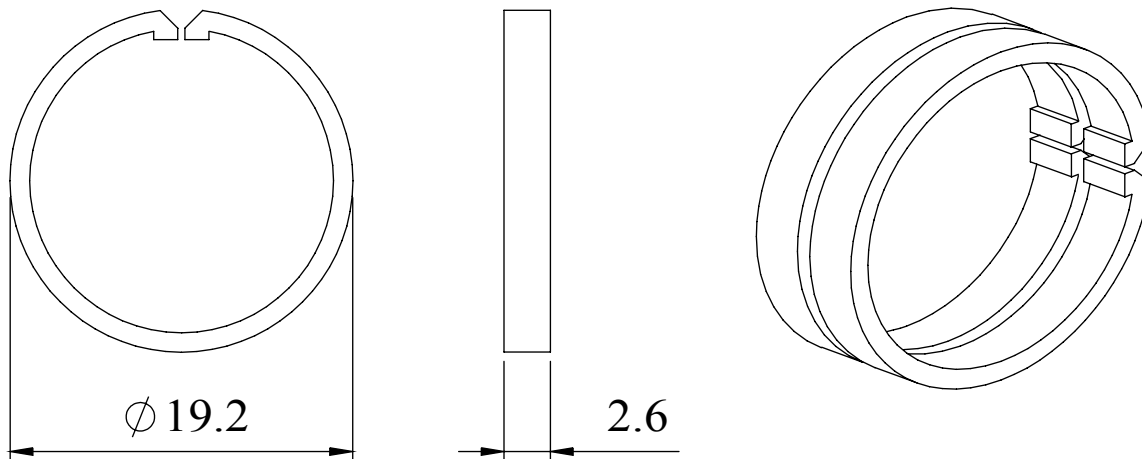

A unique bright identification coding for both free cable plugs and sockets.

Pack of 25 collars supplied in a polythene bag.

Or a mixed bag of 50 rings, containing 5 rings of each colour/number.

- full annular ring prevents the collars from falling off.
- collars colour coded for easy identification.

Material :-

ACETAL C 27021

Dimensions

COLOUR	CODE
BLACK	728-000
BROWN	728-0100
RED	728-0200
ORANGE	728-0300
YELLOW	728-0400
GREEN	728-0500
BLUE	728-0600
VIOLET	728-0700
GREY	728-0800
WHITE	728-0900
MIXED BAG 50 RINGS	728-0050

Tel No. +44(0)1724 273200 Website www.dem-uk.com

PROPRIETARY AND CONFIDENTIAL

THE INFORMATION CONTAINED IN THIS DRAWING IS THE SOLE PROPERTY OF ALPHA 3 MANUFACTURING. ANY REPRODUCTION IN PART OR AS A WHOLE WITHOUT THE WRITTEN PERMISSION OF ALPHA 3 MANUFACTURING IS PROHIBITED.

UNLESS OTHERWISE SPECIFIED: DIMENSIONS ARE IN MILLIMETRES LINEAR TOLERANCE:

FINISH

CHANNEL IDENTIFICATION SYSTEM

MATERIAL

IF IN DOUBT ASK
DO NOT SCALE DRAWING
SEE NOTE

DEBURR AND BREAK SHARP EDGES

DRAWN BY

APPROVED BY

THIRD ANGLE PROJECTION

SPB

WC

SHEET 1 OF 1

SCALE 1:1
A4

TITLE GENERAL SPECIFICATION
728 SERIES

DRAWING NO.
728 SERIES

ISSUE **04**
Release